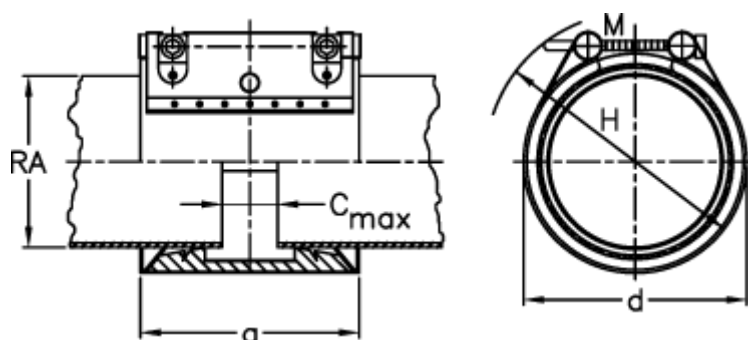

Data Sheet

Article number: 025798500118

Description: Norma Connect pipe coupling
GRIP E W4 Ø=118,0 NBR, 16 bar

Measures

a	= 98
C max with insertion band	= 25
d	= 140
H	= 160
M (screw)	= M10
Nominal pressure (bar)	= 16
RA	= 118
RA min-RA max	= 116,6-119,2

Weight a piece = 1.8